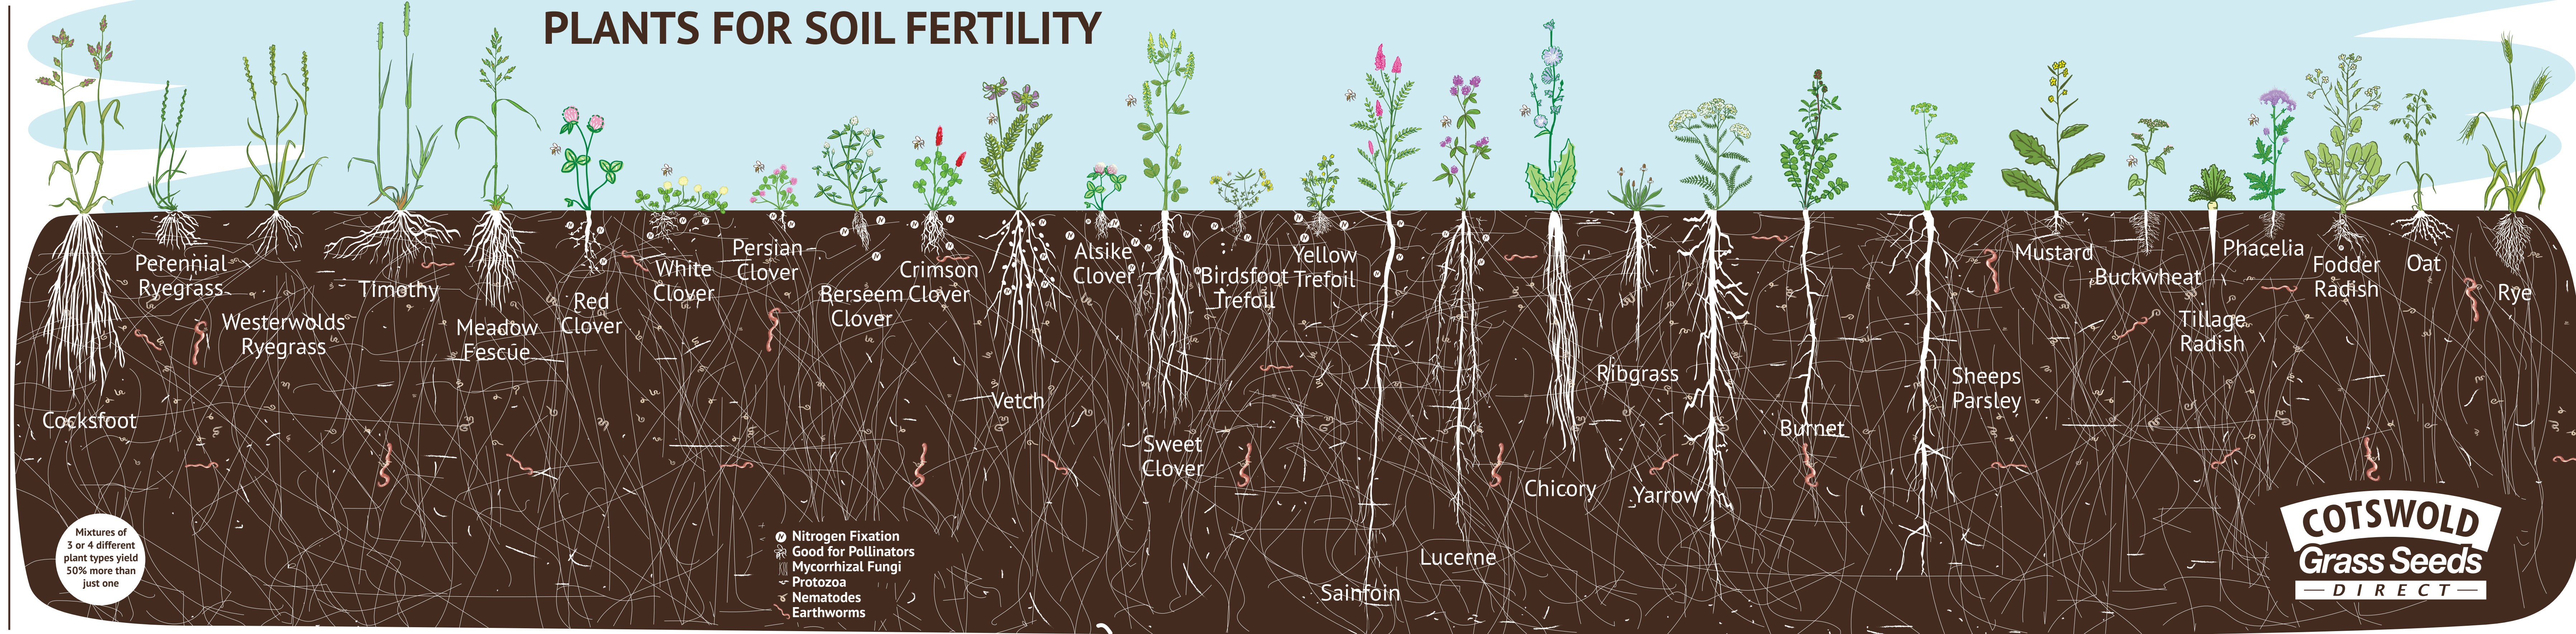

PLANTS FOR SOIL FERTILITY

140
120
100
80
60
40
20
0cm
-20
-40
-60
-80
-100
-120
-140
-160
-180
-200
-220
-240
-260
-280
-300

Mixtures of 3 or 4 different plant types yield 50% more than just one

- ⊙ Nitrogen Fixation
- ⊙ Good for Pollinators
- ⊙ Mycorrhizal Fungi
- ⊙ Protozoa
- ⊙ Nematodes
- ⊙ Earthworms

SOWING DEPTHS- SEEDS ACTUAL SIZE

0cm
1
2
3
4